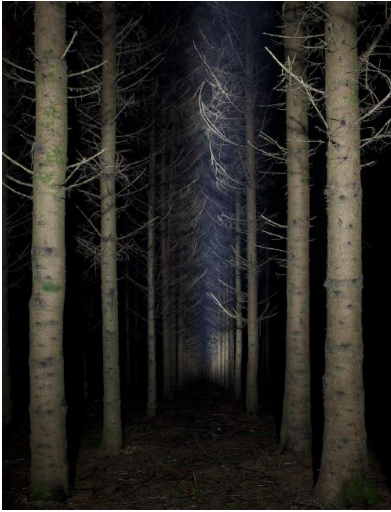

- **Explanation**

He photographed the Metasequoia Road at night. The night forest and the darkness of the border area reminded the days when the artist was on his night shift during his military service. He experienced an illusion that perceive a large tree as a person during the night shift. Through this, *Mattalach* was shot in a composition where tall people stood in a line and looked at the spectators in a daunting way.

- **Provenance**

Artist's Collection 2022

- **Exhibition**

- **Literature**

- **Reference**

Certificate of Authenticity
작 품 보 증 서

ARTIST	Kim Shinwook
TITLE	Mattalach
YEAR	2012
MEDIUM	Archival pigment print
SIZE	41 x 31.4 in
PRICE	USD 6,500
이름	김신욱
제목	Mattalach
연도	2012
재료	아카이벌 피그먼트 프린트
크기	104 x 80 cm
금액	6,500,000 KRW