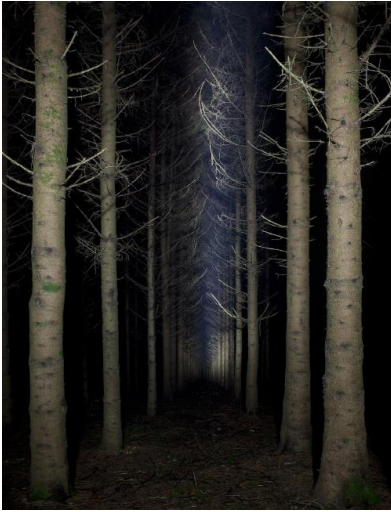

Condition Report
작 품 확 인 서