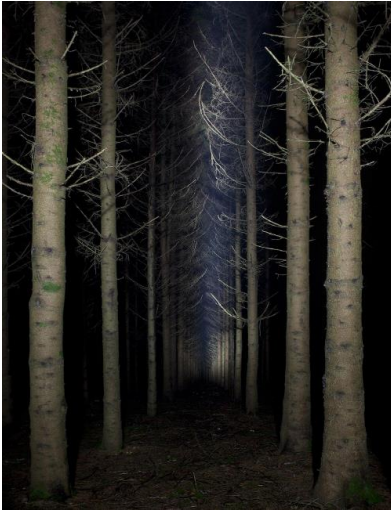

Description of Work

ARTIST	Kim Shinwook
TITLE	Mattalach
YEAR	2012
MEDIUM	Archival pigment print
SIZE	41 x 31.4 in
PRICE	USD 6,500
이름	김신욱
제목	Mattalach
연도	2012
재료	아카이벌 피그먼트 프린트
크기	104 x 80 cm
금액	6,500,000 KRW

- **Artist**

Kim Shinwook(b.1982) graduated from the Department of Fine Arts at Goldsmith University (2012), and completed a master's degree in the Department of Fine Art Photography at Royal College of Art (2012). He received a doctorate in Fine Art at the University of East London (2021). He has been working as an exclusive artist at CE Contemporary in Milan. Kim Shinwook presents various stories surrounding the real object rather than just itself. A single photograph contains many objects. The traces of the photographed objects remain in the photograph, although people cannot perceive this, and through this, he intended to explore the essence of the visible and the invisible, the existing and the non-existent.

- **Explanation**

He photographed the Metasequoia Road at night. The night forest and the darkness of the border area reminded the days when the artist was on his night shift during his military service. He experienced an illusion that perceive a large tree as a person during the night shift. Through this, *Mattalach* was shot in a composition where tall people stood in a line and looked at the spectators in a daunting way.

- **Provenance**

Artist's Collection 2022

- **Exhibition**

- **Literature**

- **Reference**